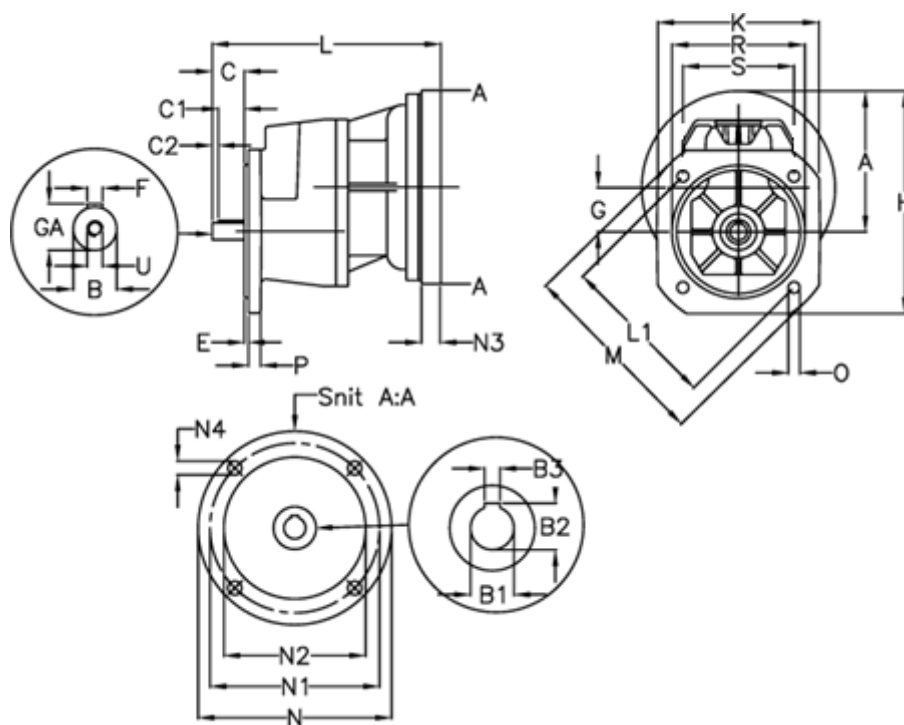

# Data Sheet

Article number: 40550301312425  
 Description: Single Stage Helical Gear  
 S 301-13,1-P71B5

## Measures

A = 122.8	E = 3.5	M = 200.0	R = 130
B = 24	F = 8x7x40	N = 160	S = 130
B1 = 14	G = 51.8	N1 = 130	U = M8
B2 = 16.3	GA = 27.0	N2 = 110	
B3 = 5	H = 197.8	N3 = -	
C = 50	K = 150	N4 = M8x16	
C1 = 40	L = 232	O = 11.5	
C2 = 5	L1 = 165.0	P = 12	